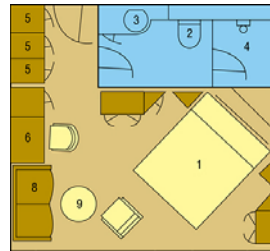

MS Avalon Tranquility

STATEROOM
Category E

STATEROOM
Category A, B & P

LIMITED SPACE!!
This departure
sold out quickly
last year!

COST: Based on Twin Sharing per person
Canadian Funds
CRUISE ONLY

CAT. B \$2341.00 + \$85.00 Port taxes