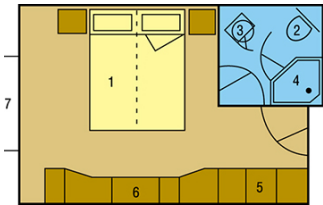

MS Avalon Tranquility

STATEROOM
Category E

STATEROOM
Category A, B & P

LIMITED SPACE!!
This departure
sold out quickly
last year!

COST: Based on Twin Sharing per person
Canadian Funds
CRUISE ONLY

CAT. B \$2341.00 + \$85.00 Port taxes