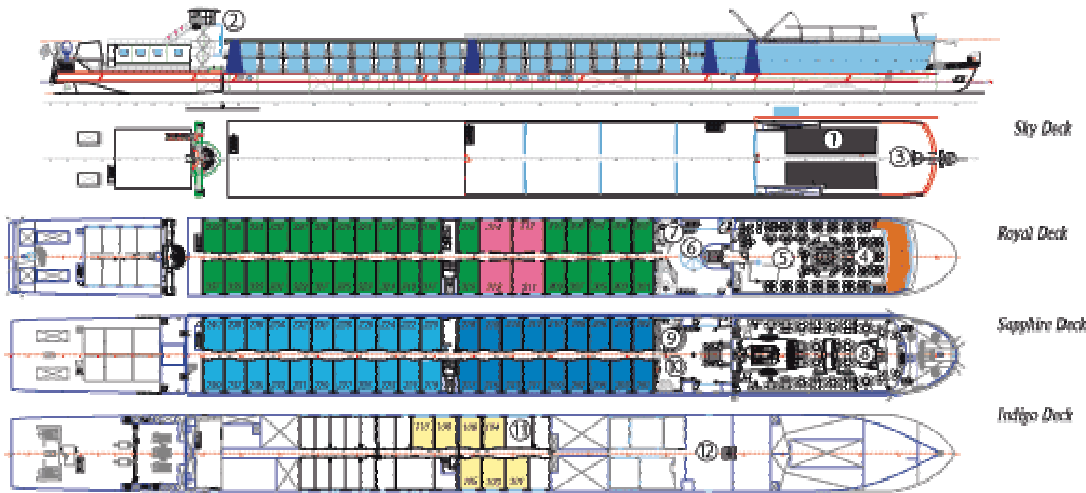

MS Avalon Tranquility

STATEROOM
Category E

STATEROOM
Category A, B & P

LIMITED SPACE!!
This departure
sold out quickly
last year!

COST: Based on Twin Sharing per person
Canadian Funds
CRUISE ONLY

CAT. B \$2341.00 + \$85.00 Port taxes